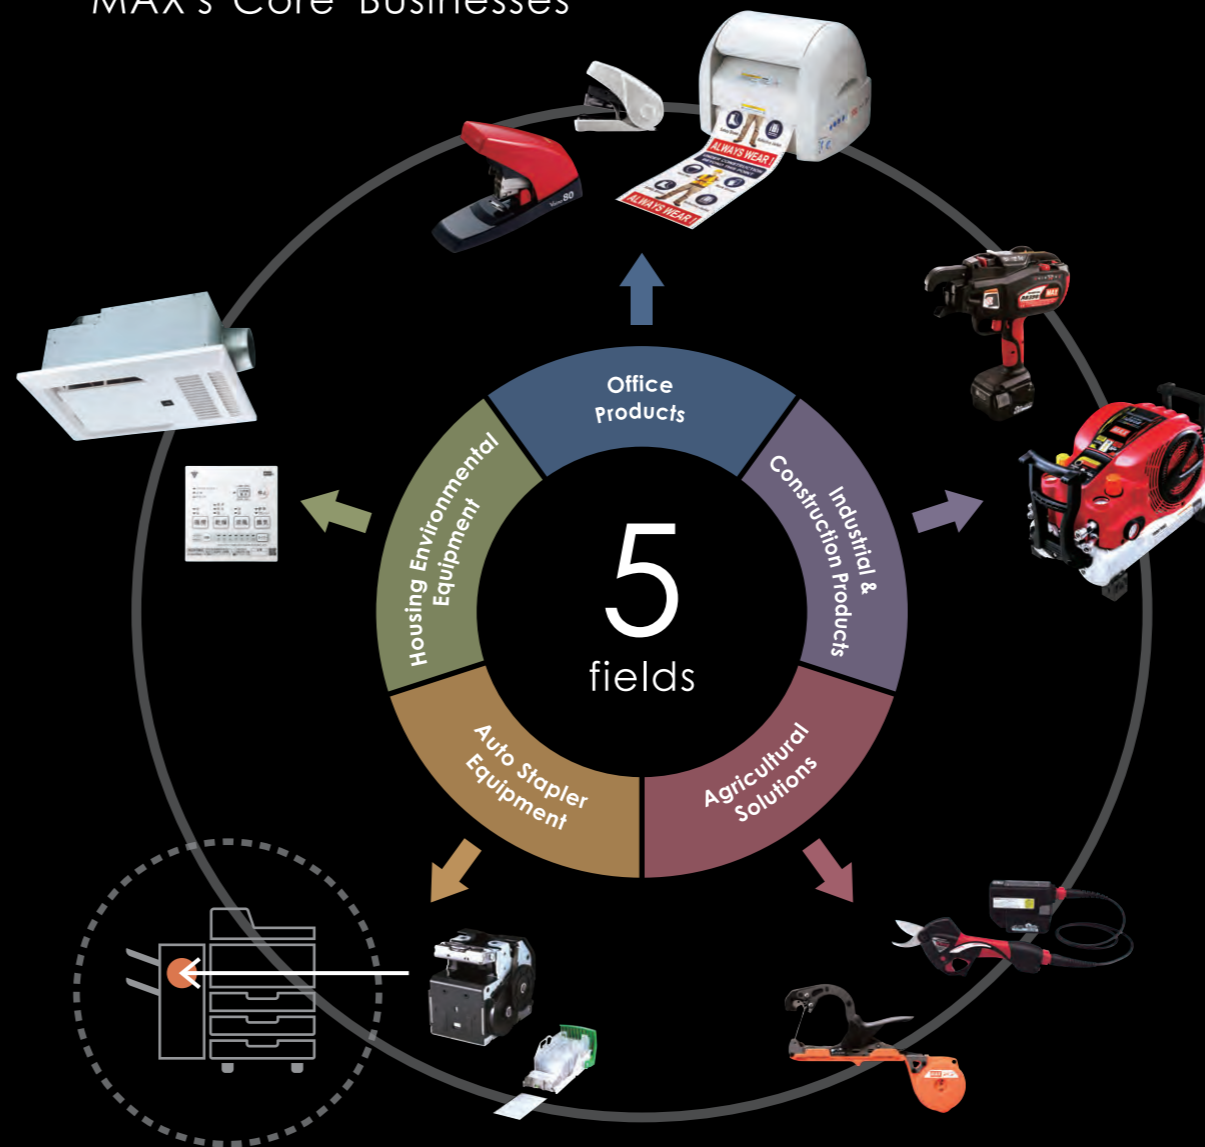

MAX's Core Businesses

CONTENTS

Premier Series

- **No.11 STAPLER** 4
  HD-11UFL (Vaimo80)
  HD-11SFL (Vaimo POLYGO)
  HD-11FL (Vaimo FLAT)
  Japanese Quality and Technology for Vaimo Series
- **No.10 STAPLER** 8
  HD-10FL3 / HD-10NL
  HD-10DFL / HD-10XS
  HD-10TL
- **24/6, 26/6 STAPLER** 11
  HD-55FL
- **LONG ARM STAPLER**
  HD-10DB
- **HOLE PUNCH** 12
  DP-15T, 25T, 35T / DP-12
- **STAPLE REMOVER** 14
  RZ-3F
- **LETTER OPENER & SECURITY STAMP**
  SA-151RL

The One-and-Only

- **PAPER STAPLE STAPLER** 15
  PH-16DS (Papyler-16)

Standard Lineup

- **Standard & Handy Stapler** 16
  HD-50F / HD-50DF
  HD-50, 50R / HD-88, 88R
  HD-10 / HD-10D
- **Pliers Type Stapler** 17
  HP-10 / HP-88
- **Long Arm Stapler**
  HD-35L
- **Heavy Duty Stapler** 18
  HD-3DF / HD-3D
  HD-12N/13 / HD-12N/17 / HD-12N/24
  HD-12F / HD-12L/17
- **Staple Remover** 19
  RZ-F / RZ-3F
- **Staples**
- **Electronic Stapler** 20
  EH-110F / EH-70F / EH-20F
- **Specifications** 21

- Business locations 23
  & Manufacturing plants