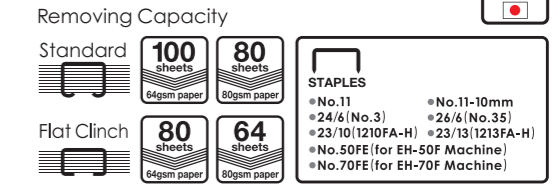

RZ-3F

■ Staples

	No.10		No.11		No.3 (24/6, 24/10)		No.35 (26/6)		2115 1/4
Product name	No.10-1M	No.10-12M	No.11-1M	No.11-80 (10mm)	No.3-1M (24/6)	No.3-10M/M (24/10)	No.35-1M (26/6)	No.35-5M (26/6)	2115 1/4-5M
Product code	MS91114	MS90129	MS90080	MS91400	MS90113	MS92529	MS93128	MS93244	MS93123
Actual staple size									
Staples per box	1,000	12,000	1,000	1,000	1,000	5,000	1,000	5,000	5,000
Little boxes per inner carton	20	-	10	10	20	10	10	25	50
Little boxes per outer carton	800	50	400	200	300	40	600	100	100
EAN code (Little box)	4902870010256	4902870762162	4902870746865	4902870790394	9556781003101	4902870010300	4902870766269	4902870766306	4902870766245

	No.12 (23/10-24)					
Product name	1210FA-H (23/10)	1213FA-H (23/13)	1215FA-H (23/15)	1217FA-H (23/17)	1220FA-H (23/20)	1224FA-H (23/24)
Product code	MS92711	MS92712	MS92713	MS92714	MS92554	MS92556
Actual staple size						
Staples per box	1,000	1,000	1,000	1,000	1,000	1,000
Little boxes per inner carton	10	10	10	10	10	10
Little boxes per outer carton	100	100	100	100	100	100
EAN code (Little box)	9556781411203	9556781412200	9556781413207	9556781414204	4902870010416	4902870010461