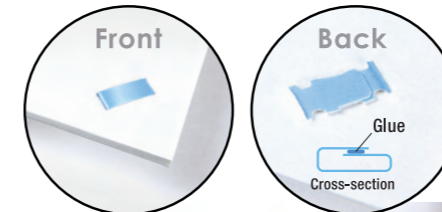

PAPER STAPLE STAPLER

PAPYLER-16

PH-16DS

This innovative stapler uses strong "Paper Staples" designed to staple up to 16 sheets of paper with ease.

- No metal contamination
- Safe non-sharp staples
- Recyclable Paper Staples