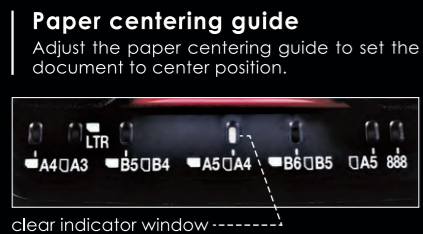

DP-12

Special silky coating