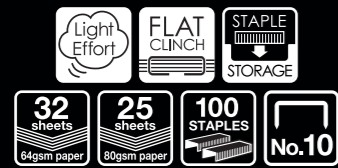

Double-stage clincher
By adopting two angles on the receiving surface, staples are caught with certainty. The mechanism clinches the staple, even when the entry angle changes due to the thickness of the document.

HD-11SFL / Vaimo11 POLYGO

HD-11FL / Vaimo11 FLAT Blister packages are also available for HD-11FL.

HD-11SFL/GL

HD-11FL/GL

HD-11FLK/EUR

Product name
Color

	BLUE	BLACK	PINK	WHITE	RED	BLACK		
Product code	HD92334	HD92335	HD92336	HD92403	HD92404	HD92405		
EAN code	4902870815028	4902870815035	4902870815189	4902870822286	4902870822293	4902870822309		
Dimensions	W27 x D97 x H71 mm			W30 x D107 x H68 mm				
Weight (Net / Gross)	130g / 150g			165g / 207g				
Insertion depth	28mm			28mm				
Carton quantity	1 / 5 / 50			1 / 5 / 50				
Staples & Stapling capacity	40 sheets (64gsm) 32 sheets (80gsm)							

Special fine staple for Vaimo series

No.11 staples enable light stapling feeling and a smart impression on the document because the diameter of No.11 staples is finer than 24/6 & 26/6.

HD-10FL3

High Tech mini, Flat clinch