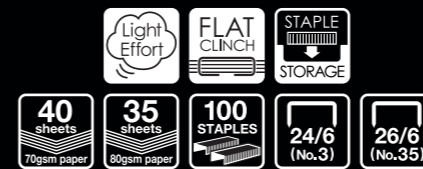

HD-10XS

mini & mobile
Convenient to store and carry

Product name	Color	HD-10XS/ GL SKY BLUE	HD-10XS/ GL PINK	HD-10XS/ GL L-GREEN
Product code		HD99950	HD99951	HD99952
EAN code		4902870814953	4902870814960	4902870814977
Dimensions		W30 x D67 x H20 mm		
Weight (Net / Gross)		28g (including 50 pcs. staples) / 40g		
Insertion depth		27 mm		
Carton quantity		1 / 10 / 100		
Staples & Stapling capacity		12 sheets (64gsm) 10 sheets (80gsm)		

53mm depth

15mm frontage

58mm height

Product name
Color

	HD-10TL/ GL BLACK	HD-10TL/ GL GREEN	HD-10TL/ GL PINK
Product code	HD92406	HD92407	HD92408
EAN code	4902870835910	4902870835927	4902870839314
Dimensions	W29 x D109 x H58 mm		
Weight (Net / Gross)	135g / 150g		
Insertion depth	53mm		
Carton quantity	1 / 5 / 50		

Staples &
Stapling capacity

20 sheets (64gsm)
16 sheets (80gsm)

24/6, 26/6 STAPLER / LONG ARM STAPLER

HD-55FL

Powerful and Light effort stapler
with a comfortable soft-touch handle

Stands Vertically

Storage for spare staples

Product name
Color

HD-55FL/ GL RED

HD-55FL/ GL GRAY

	HD-55FL/ GL RED	HD-55FL/ GL GRAY
Product code	HD91661	HD91662
EAN code	4902870814748	4902870814755
Dimensions	W41 x D131 x H85 mm	
Weight (Net / Gross)	271g / 295g	
Insertion depth	34 mm	
Carton quantity	1 / 5 / 30	