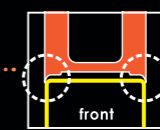

HD-11SFL (Vaimo11 POLYGO)

Compact, polygon design

HD-11FL (Vaimo11 FLAT)

Just right, ergonomic design

Supporting tip shape driver (Staple driving plate)
Prevents deformation by pushing just above the staple legs with micro-supports on right and left sides. The driving plate precisely guards both shoulders of the staple, applying concentrated force from above prevents deformation of the slender staple.