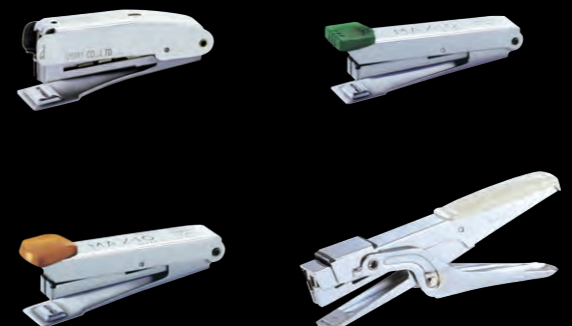

Pioneering stapler design and manufacture over 70 years

MAX was established in 1942.

Our first stapler "Yamako Smart" was launched in 1946, and continues to be a long selling item with its original beautiful chromium plating design. We also developed Japan's first handy stapler in 1952, and proceeded to pioneer the mechanisms for the world's first "Flat Clinch" staplers.

Due to our philosophy of only producing high quality products, we continually strive to achieve ultimate functionality and quality.

MAX's Core Businesses

CONTENTS

Premier Series

- No.11 STAPLER** 4
 HD-11UFL (Vaimo80)
 HD-11SFL (Vaimo POLYGO)
 HD-11FL (Vaimo FLAT)
 Japanese Quality and Technology for Vaimo Series
- No.10 STAPLER** 8
 HD-10FL3 / HD-10NL
 HD-10DFL / HD-10XS
 HD-10TL
- 24/6, 26/6 STAPLER** 11
 HD-55FL
- LONG ARM STAPLER**
 HD-10DB
- HOLE PUNCH**12
 DP-15T, 25T, 35T / DP-12
- STAPLE REMOVER**14
 RZ-3F
- LETTER OPENER & SECURITY STAMP**
 SA-151RL