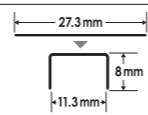

Product name	No.70FE staple cartridge (5,000 staples/cartridge)
Product code	MS90105
EAN code	4902870711733
Carton quantity	1 / 5 / 50