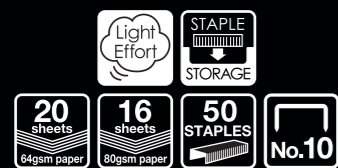

Product name	Color	HD-10FL3/ GL WHITE	HD-10FL3/ GL BLACK	HD-10FL3/ GL RED
Product code		HD92345	HD92346	HD92347
EAN code		4902870815110	4902870815127	4902870815134
Dimensions		W28 x D83 x H66 mm		
Weight (Net / Gross)		100g (including 100 pcs. staples) / 115g		
Insertion depth		29 mm		
Carton quantity		1 / 10 / 100		
Staples & Stapling capacity		32 sheets (64gsm) 25 sheets (80gsm)		

HD-10DFL

Advanced stapler made in Japan
High power, Flat clinch

Product name	Color	HD-10DFL/ GL BLACK	HD-10DFL/ GL WHITE
Product code		HD91265	HD91266
EAN code		4902870814984	4902870814991
Dimensions		W26 x D109 x H65 mm	
Weight (Net / Gross)		142g / 155g	
Insertion depth		30 mm	
Carton quantity		1 / 5 / 50	
Staples & Stapling capacity		26 sheets (64gsm) 20 sheets (80gsm)	

HD-10NL

High Tech mini, Compact

Product name	Color	HD-10NL/ GL WHITE	HD-10NL/ GL RED	HD-10NL/ GL BLACK
Product code		HD92400	HD92401	HD92402
EAN code		4902870815080	4902870815097	4902870815103
Dimensions		W26 x D80 x H55 mm		
Weight (Net / Gross)		81g (including 100 pcs. staples) / 95g		
Insertion depth		26 mm		
Carton quantity		1 / 10 / 100		
Staples & Stapling capacity		20 sheets (64gsm) 16 sheets (80gsm)		

HD-10XS

mini & mobile
Convenient to store and carry

Product name	Color	HD-10XS/ GL SKY BLUE	HD-10XS/ GL PINK	HD-10XS/ GL L-GREEN
Product code		HD99950	HD99951	HD99952
EAN code		4902870814953	4902870814960	4902870814977
Dimensions		W30 x D67 x H20 mm		
Weight (Net / Gross)		28g (including 50 pcs. staples) / 40g		
Insertion depth		27 mm		
Carton quantity		1 / 10 / 100		
Staples & Stapling capacity		12 sheets (64gsm) 10 sheets (80gsm)		