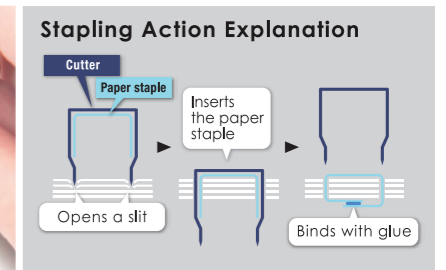

PAPER STAPLE STAPLER

PAPYLER-16

PH-16DS

This innovative stapler uses strong "Paper Staples" designed to staple up to 16 sheets of paper with ease.

- No metal contamination
- Safe non-sharp staples
- Recyclable Paper Staples