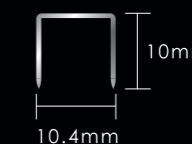

Light Effort

Light effort by MAX advanced mechanism.

One Push Loading

Magazine slides out with the press of a button.

Flat Clinch

Papers stack neatly and evenly.

Beautiful fine staple

Beautiful fine staple gives a smart impression on the document. Without changing staples, the No.11-80 (10mm) staple works on documents from 2 pages all the way up to 80 pages (64gsm paper).

Product name
Color

HD-11UFL / GL RED

HD-11UFL / GL WHITE

Product code	HD93401	HD93402
EAN code	4902870815004	4902870815011
Dimensions	W63 x D202 x H153 mm	
Weight (Net / Gross)	690g / 800g	
Insertion depth	30mm	
Carton quantity	1 / 10	