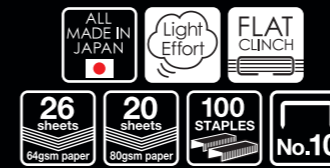

HD-10DFL

Advanced stapler made in Japan
High power, Flat clinch

Product name	Color	HD-10DFL/ GL BLACK	HD-10DFL/ GL WHITE
Product code		HD91265	HD91266
EAN code		4902870814984	4902870814991
Dimensions		W26 x D109 x H65 mm	
Weight (Net / Gross)		142g / 155g	
Insertion depth		30 mm	
Carton quantity		1 / 5 / 50	
Staples & Stapling capacity		26 sheets (64gsm) 20 sheets (80gsm)