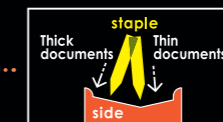

Staple holder & staple guide
The plate spring supports the bottom of the staple arch and prevents deformation. Prevents deformation and staple ejections by holding the staple which is pushed by the driving plate.

Double-stage clincher
By adopting two angles on the receiving surface, staples are caught with certainty. The mechanism clinches the staple, even when the entry angle changes due to the thickness of the document.

HD-11SFL / Vaimo11 POLYGO

HD-11FL / Vaimo11 FLAT Blister packages are also available for HD-11FL.

HD-11SFL/GL

HD-11FL/GL

HD-11FLK/EUR

Product name
Color

	BLUE	BLACK	PINK	WHITE	RED	BLACK		
Product code	HD92334	HD92335	HD92336	HD92403	HD92404	HD92405		
EAN code	4902870815028	4902870815035	4902870815189	4902870822286	4902870822293	4902870822309		
Dimensions	W27 x D97 x H71 mm			W30 x D107 x H68 mm				
Weight (Net / Gross)	130g / 150g			165g / 207g				
Insertion depth	28mm			28mm				
Carton quantity	1 / 5 / 50			1 / 5 / 50				
Staples & Stapling capacity	40 sheets (64gsm) 32 sheets (80gsm)							

Special fine staple for Vaimo series

No.11 staples enable light stapling feeling and a smart impression on the document because the diameter of No.11 staples is finer than 24/6 & 26/6.