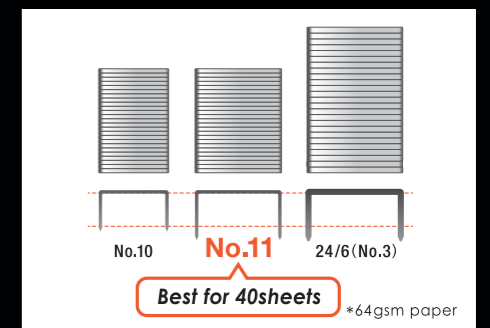

Vaimo11

Easily staples up to 40 sheets by beautiful fine staples
*64gsm paper

Japanese Quality and Technology for Vaimo Series

Supporting tip shape driver (Staple driving plate)
Prevents deformation by pushing just above the staple legs with micro-supports on right and left sides. The driving plate precisely guards both shoulders of the staple, applying concentrated force from above prevents deformation of the slender staple.

Staple holder & staple guide
The plate spring supports the bottom of the staple arch and prevents deformation. Prevents deformation and staple ejections by holding the staple which is pushed by the driving plate.

Double-stage clincher
By adopting two angles on the receiving surface, staples are caught with certainty. The mechanism clinches the staple, even when the entry angle changes due to the thickness of the document.

HD-11SFL / Vaimo11 POLYGO

HD-11FL / Vaimo11 FLAT Blister packages are also available for HD-11FL.

HD-11SFL/GL

HD-11FL/GL

HD-11FLK/EUR

Product name
Color

	BLUE	BLACK	PINK	WHITE	RED	BLACK		
Product code	HD92334	HD92335	HD92336	HD92403	HD92404	HD92405		
EAN code	4902870815028	4902870815035	4902870815189	4902870822286	4902870822293	4902870822309		
Dimensions	W27 x D97 x H71 mm			W30 x D107 x H68 mm				
Weight (Net / Gross)	130g / 150g			165g / 207g				
Insertion depth	28mm			28mm				
Carton quantity	1 / 5 / 50			1 / 5 / 50				
Staples & Stapling capacity	40 sheets (64gsm) 32 sheets (80gsm)							

Special fine staple for Vaimo series

No.11 staples enable light stapling feeling and a smart impression on the document because the diameter of No.11 staples is finer than 24/6 & 26/6.