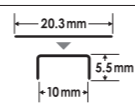

Product name	No.20FE staple cartridge (2,000 staples/cartridge)
Product code	MS92431
EAN code	4902870076504
Carton quantity	1 / 5 / 100