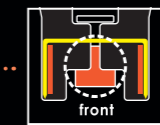

HD-11SFL (Vaimo11 POLYGO)

Compact, polygon design

HD-11FL (Vaimo11 FLAT)

Just right, ergonomic design

Supporting tip shape driver (Staple driving plate)
Prevents deformation by pushing just above the staple legs with micro-supports on right and left sides. The driving plate precisely guards both shoulders of the staple, applying concentrated force from above prevents deformation of the slender staple.

Staple holder & staple guide
The plate spring supports the bottom of the staple arch and prevents deformation. Prevents deformation and staple ejections by holding the staple which is pushed by the driving plate.