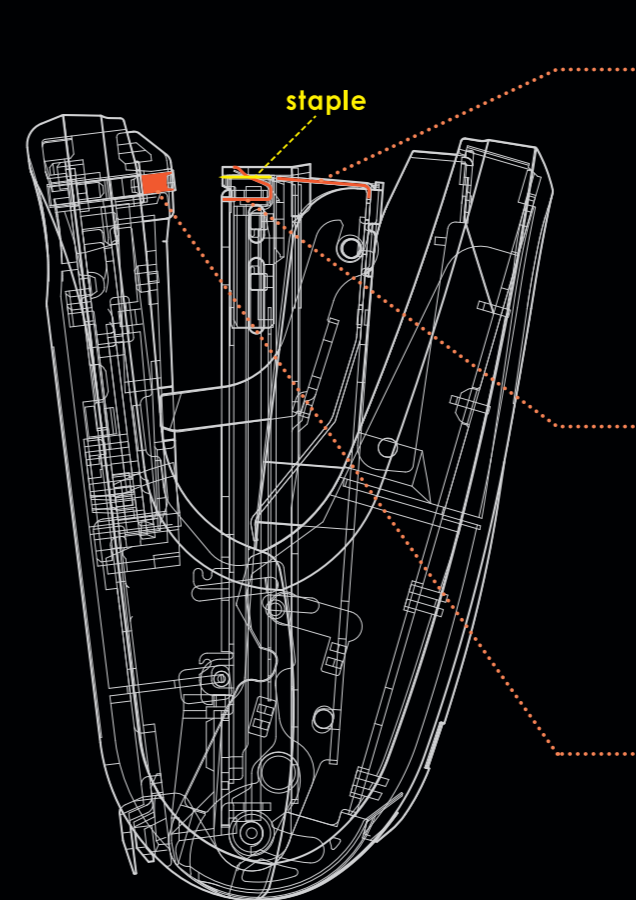

HD-11SFL (Vaimo11 POLYGO)

Compact, polygon design

HD-11FL (Vaimo11 FLAT)

Just right, ergonomic design

Supporting tip shape driver (Staple driving plate)
Prevents deformation by pushing just above the staple legs with micro-supports on right and left sides. The driving plate precisely guards both shoulders of the staple, applying concentrated force from above prevents deformation of the slender staple.

Staple holder & staple guide
The plate spring supports the bottom of the staple arch and prevents deformation. Prevents deformation and staple ejections by holding the staple which is pushed by the driving plate.

Double-stage clincher
By adopting two angles on the receiving surface, staples are caught with certainty. The mechanism clinches the staple, even when the entry angle changes due to the thickness of the document.