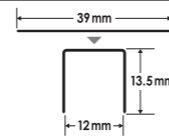

Product name	No.110FE staple refills (4,000 staples/roll) *2 rolls per box
Product code	MS91301
EAN code	4902870804152
Carton quantity	1 bxs (2rolls) / 20 bxs (40rolls)