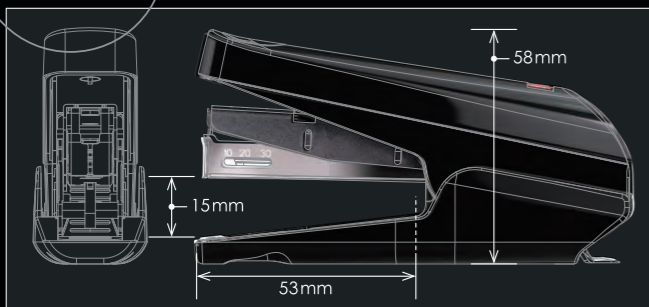

Designed for Performance